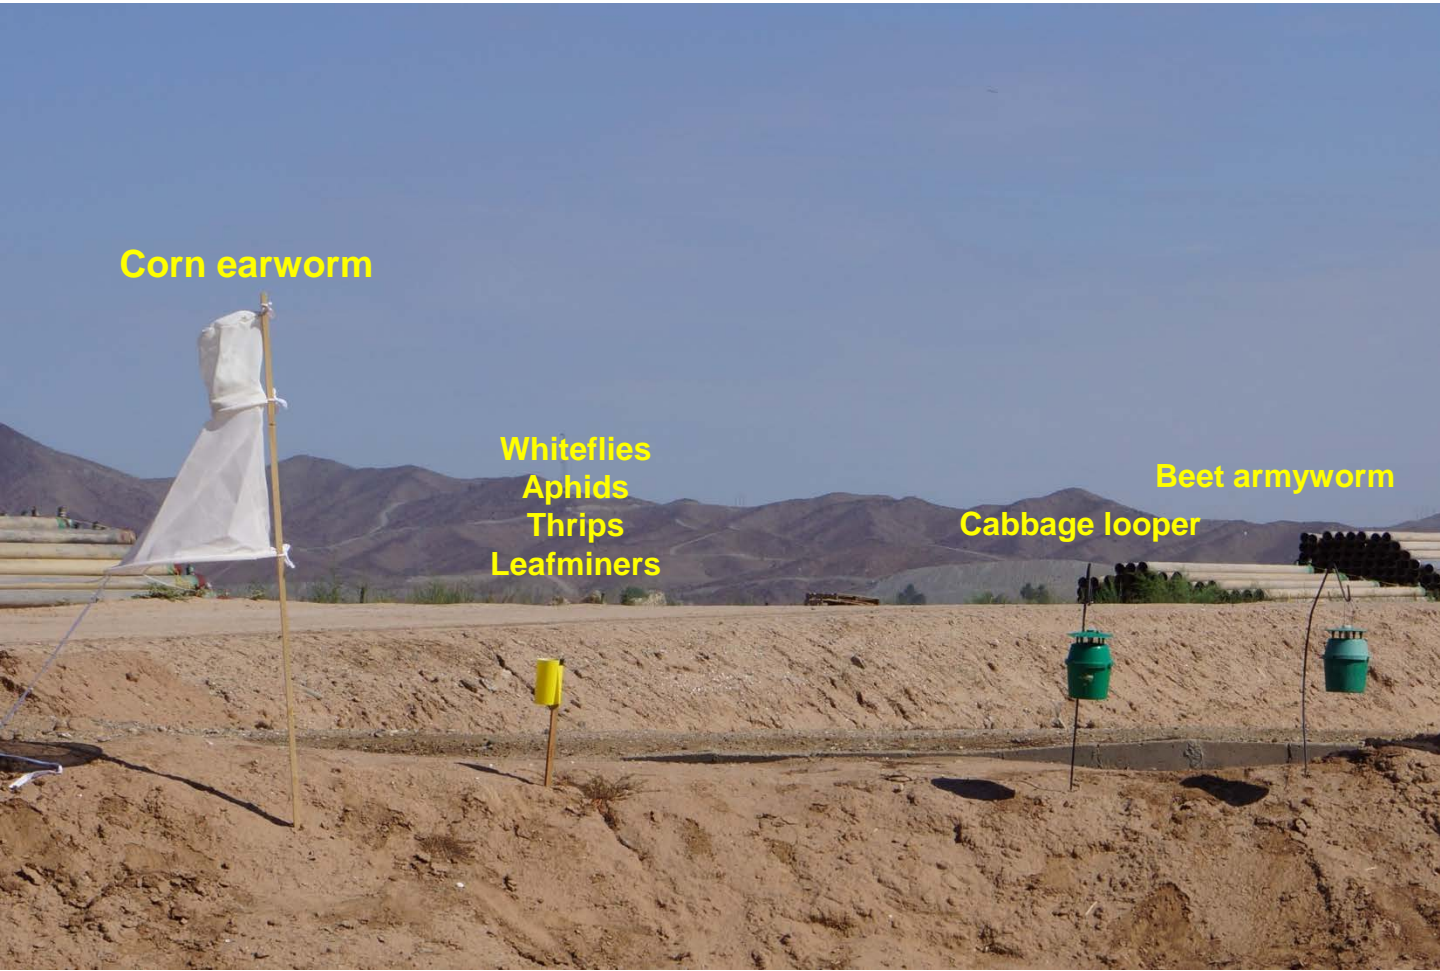

Areawide Insect Trapping Network

The project is designed to measure the activity and movement of adult populations of a number of key pests. The project is being funded by the *Arizona Iceberg Lettuce Research Council*, and will hopefully provide an indication of when pest activity (e.g., corn earworm moth flights) is increasing based on pheromone / sticky trap captures.

The data is not intended to indicate field infestations, as trap data is largely a reflection of adult movement. If nothing else, the data may make PCAs aware of increased pest activity in some areas and encourage intensified scouting in susceptible produce fields.

The pests being monitored include: corn earworm, beet armyworm, cabbage looper using pheromone traps; aphids, thrips, leafminers and whiteflies using yellow sticky traps. Traps are checked weekly and data is available in the bi-weekly Veg IPM updates. If a PCA or grower is interested in weekly counts, those can be made available by contacting us. A total of 15 trapping locations have been established in the following areas (approximate location):

Trap Locations

1	Tacna/Texas Hill	47E and Co. 2 St.
2	Tacna/Roll	38E and Co. 4 St.
3	Roll/Wellton	33E and Co. 7 St.
4	Wellton	27E and Co. 10 St.
5	Dome Valley	21E and Co. 8 St.
6	Dome Valley	17E and Co. 6 St.
7	East Gila Valley	10E and Hwy 95
8	North Gila Valley	Laguna Dam Rd and Co. 3 St
9	South Gila Valley	5E and 24th St.
10	Yuma Valley	Co. 14 and Ave D
11	Yuma Valley	Co. 19 and Ave G
12	Yuma Valley	Co. 22 and Ave I
13	Yuma Valley	Co. 17 and Ave J
14	Yuma Valley	Co. 12 and Ave F
15	Yuma Valley	Co. 8 and Ave E

Area-wide Insect Trapping Network

North Gila Valley