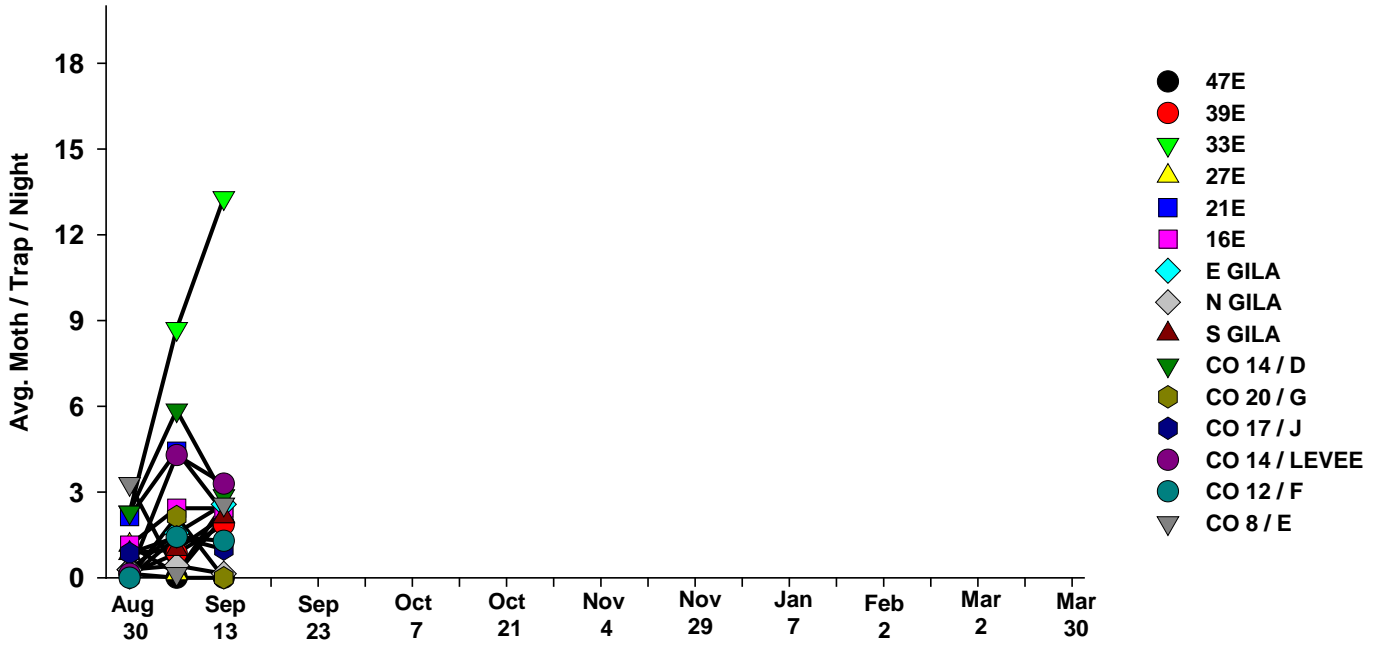

Corn Earworm

2018-19