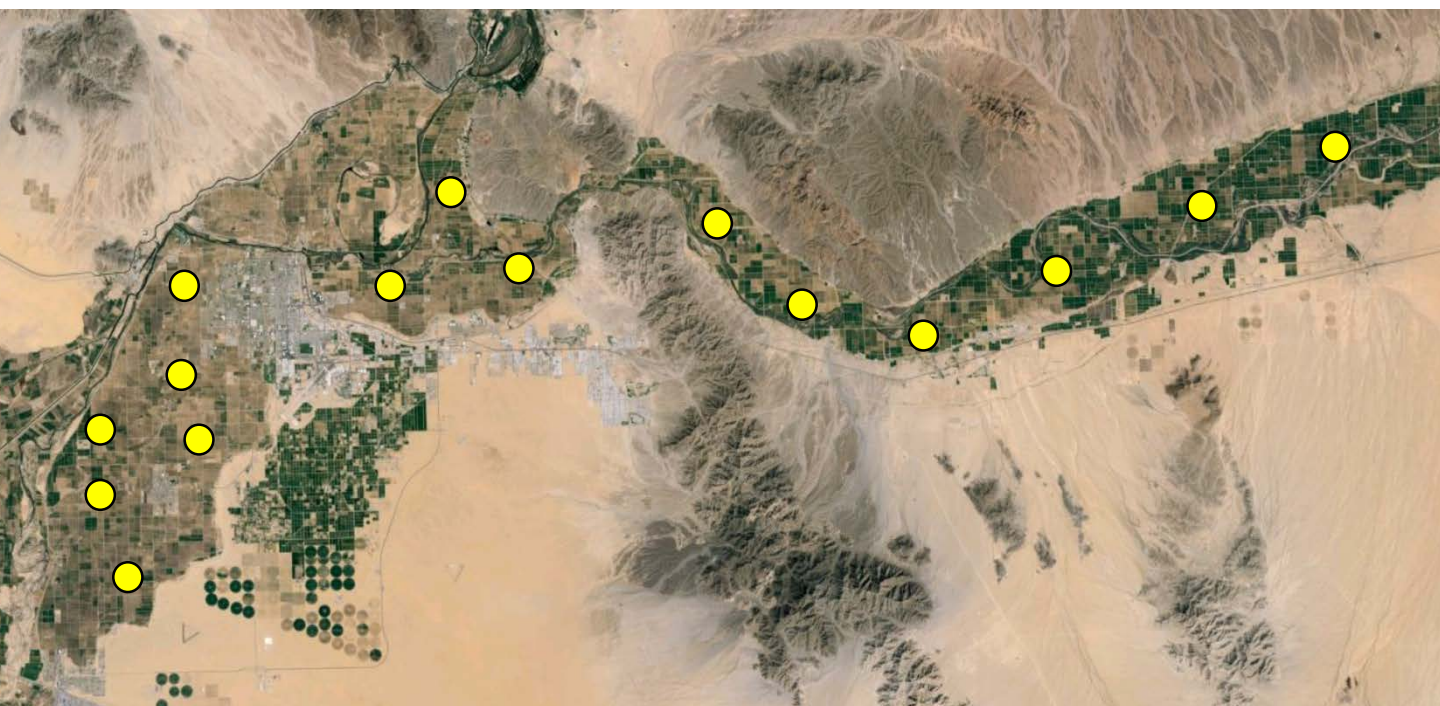

The pests being monitored include: corn earworm, beet armyworm, cabbage looper using pheromone traps; aphids, thrips, leafminers and whiteflies using yellow sticky traps. Traps are checked weekly and data is available in the bi-weekly Veg IPM updates. If a PCA or grower is interested in weekly counts, those can be made available by contacting us. A total of 15 trapping locations have been established in the following areas (approximate location):

### Trap Locations

---

<b>1</b>	<b>Tacna/Texas Hill</b>	<b>47E and Co. 2 St.</b>
<b>2</b>	<b>Tacna/Roll</b>	<b>38E and Co. 4 St.</b>
<b>3</b>	<b>Roll/Wellton</b>	<b>33E and Co. 7 St.</b>
<b>4</b>	<b>Wellton</b>	<b>27E and Co. 10 St.</b>
<b>5</b>	<b>Dome Valley</b>	<b>21E and Co. 8 St.</b>
<b>6</b>	<b>Dome Valley</b>	<b>17E and Co. 6 St.</b>
<b>7</b>	<b>East Gila Valley</b>	<b>10E and Hwy 95</b>
<b>8</b>	<b>North Gila Valley</b>	<b>Laguna Dam Rd and Co. 3 St</b>
<b>9</b>	<b>South Gila Valley</b>	<b>5E and 24<sup>th</sup> St.</b>
<b>10</b>	<b>Yuma Valley</b>	<b>Co. 14 and Ave D</b>
<b>11</b>	<b>Yuma Valley</b>	<b>Co. 19 and Ave G</b>
<b>12</b>	<b>Yuma Valley</b>	<b>Co. 22 and Ave I</b>
<b>13</b>	<b>Yuma Valley</b>	<b>Co. 17 and Ave J</b>
<b>14</b>	<b>Yuma Valley</b>	<b>Co. 12 and Ave F</b>
<b>15</b>	<b>Yuma Valley</b>	<b>Co. 8 and Ave E</b>

# Area-wide Insect Trapping Network

## North Gila Valley