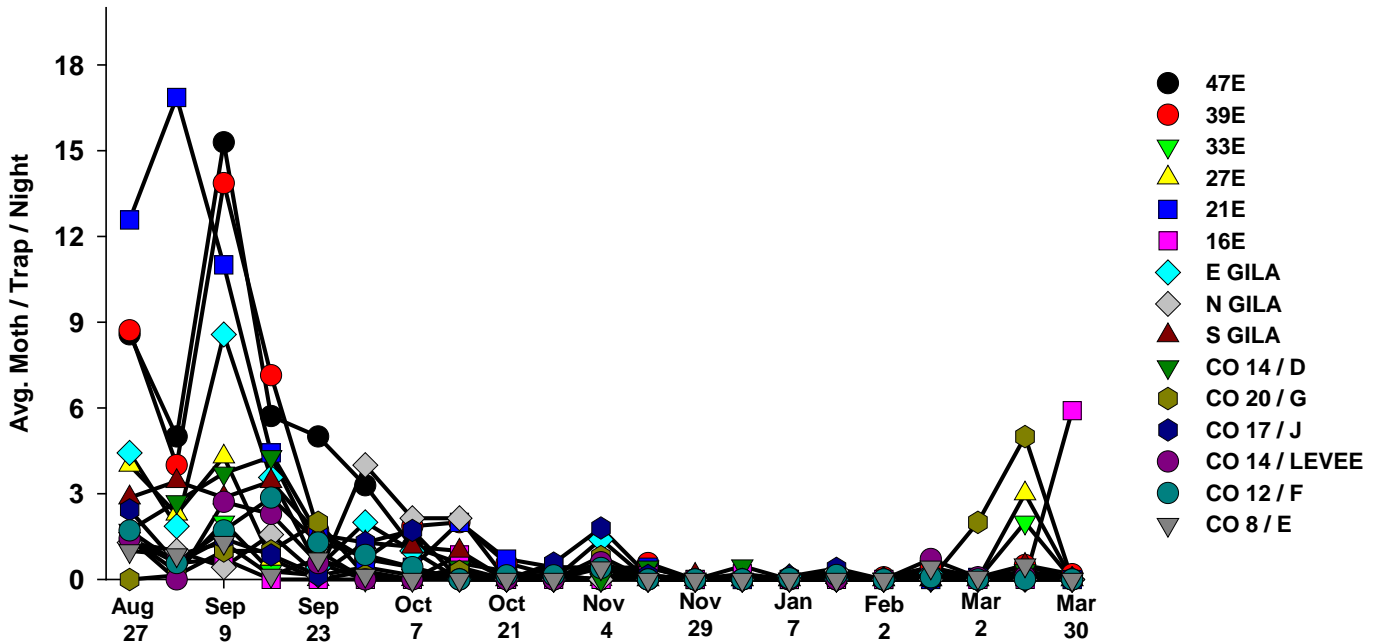

Corn Earworm

2017-18